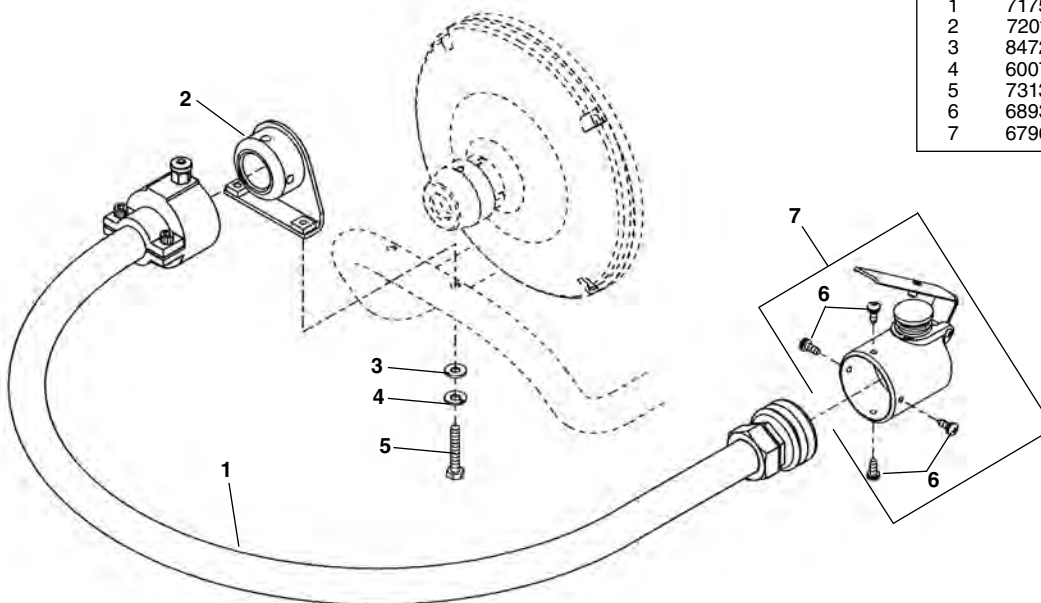

Drum Assembly

NOTE: Order parts by Catalog Number only. DO NOT order by Reference Number.

Ref. No.	Catalog No.	Description
1	71837	Nose Piece
2	71882	Set Screw 1/4" - 20 x 1/2"
3	71842	Drum Front
4	68942	Clips (4)
5	47252	Gasket
6	71882	Set Screw
7	71847	Cable Torque Arm
8	68917	Drum Liner
9	68932	Drum Back
10	69542	Screw #10 - 32 x 1" (4)
*11	76775	Screw L.H. Thread

Old Style AUTOFEED

Ref. No.	Catalog No.	Description
-	71762	A-40G PF Guide Hose/AUTOFEED
1	71757	A-40G Guide Hose Assembly
2	72012	Bracket
3	84720	1/4" Flat Washer (2)
4	60075	1/4" Lock Washer (2)
5	73132	1/4" - 20 Hex Bolt (2)
6	68937	Pan Head Screw #10 -- 24 (4)
7	67962	A-39PF AUTOFEED