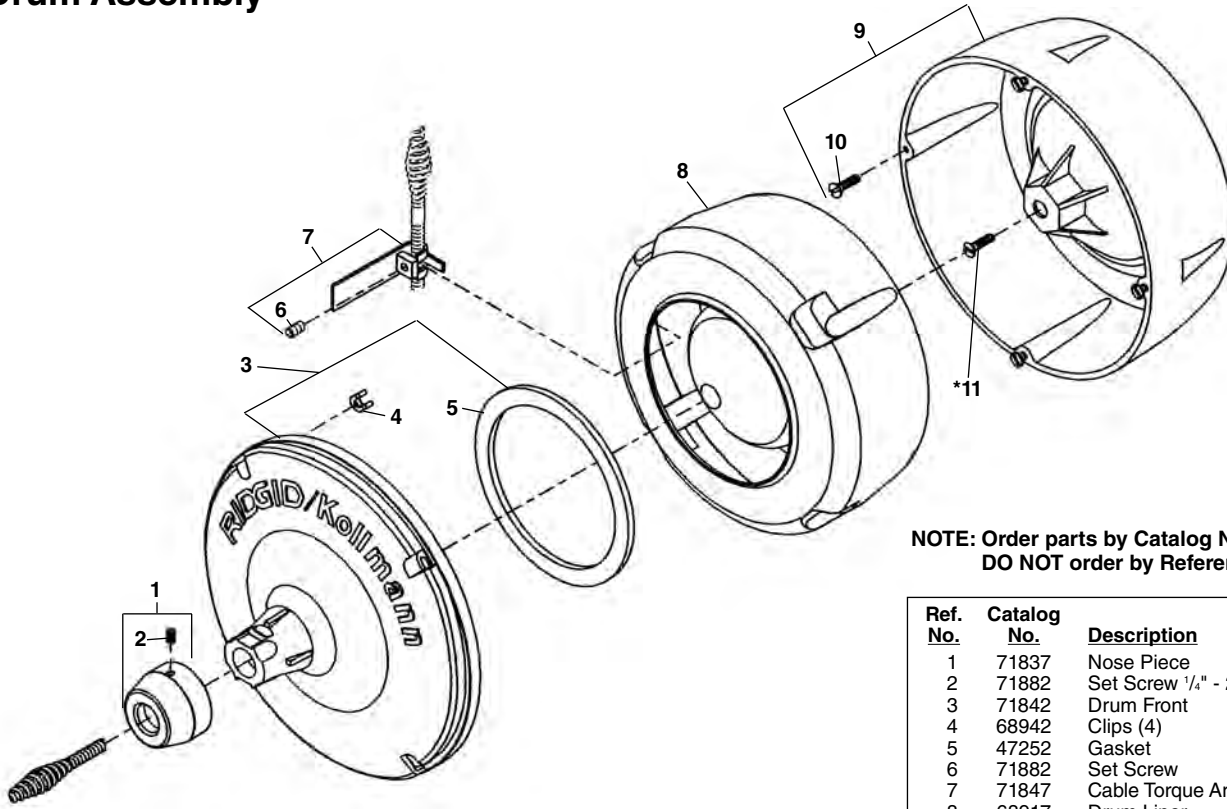

Drum Assembly

NOTE: Order parts by Catalog Number only. DO NOT order by Reference Number.

Ref. No.	Catalog No.	Description
1	71837	Nose Piece
2	71882	Set Screw 1/4" - 20 x 1/2"
3	71842	Drum Front
4	68942	Clips (4)
5	47252	Gasket
6	71882	Set Screw
7	71847	Cable Torque Arm
8	68917	Drum Liner
9	68932	Drum Back
10	69542	Screw #10 - 32 x 1" (4)
*11	76775	Screw L.H. Thread

Old Style AUTOFEED

Ref. No.	Catalog No.	Description
-	71762	A-40G PF Guide Hose/AUTOFEED
1	71757	A-40G Guide Hose Assembly
2	72012	Bracket
3	84720	1/4" Flat Washer (2)
4	60075	1/4" Lock Washer (2)
5	73132	1/4" - 20 Hex Bolt (2)
6	68937	Pan Head Screw #10 -- 24 (4)
7	67962	A-39PF AUTOFEED